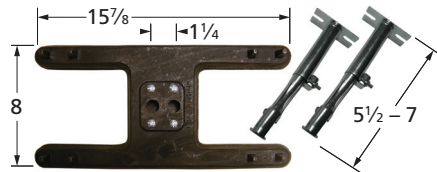

20502-70301

cast iron