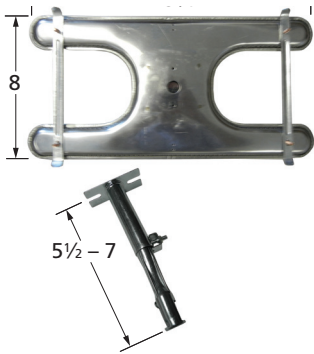

Amberlight

H-Single Burners

10101-70301

stainless steel

H-Twin Burners

10602-70301

stainless steel

10502-70301