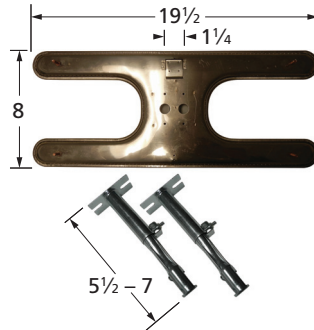

Amberlight

H-Single Burners

10101-70301

stainless steel

H-Twin Burners

10602-70301

stainless steel

10502-70301