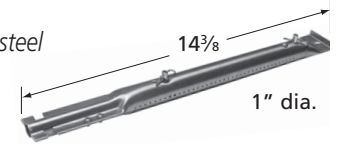

Grill Master

Pipe & Ring Burners

15902

stainless steel

14251

stainless steel

15491

stainless steel