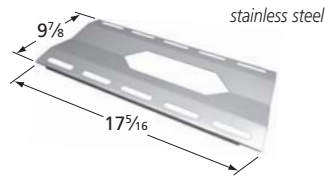

Harris Teeter

Burner

10801

Heat Plate

91271

MANUFACTURERS