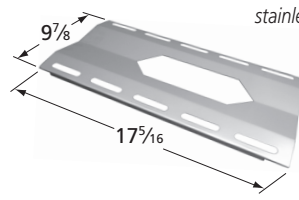

Heat Plate

91271