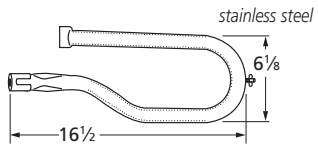

Harris Teeter

Burner

10801

Heat Plate

91271

MANUFACTURERS