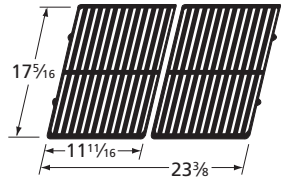

Kalamazoo

Burners

11002-71102
stainless steel

21002-71102
cast iron

14212-78202
stainless steel

Cooking Grids

53852 stainless steel wire

69112 cast iron