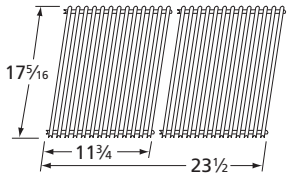

Kalamazoo

Burners

11002-71102
stainless steel

21002-71102
cast iron

14212-78202
stainless steel

Cooking Grids

53852 stainless steel wire

69112 cast iron