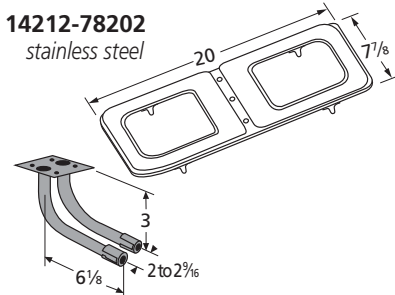

Kalamazoo

Burners

11002-71102
stainless steel

21002-71102
cast iron

14212-78202
stainless steel

Cooking Grids

53852 stainless steel wire

69112 cast iron