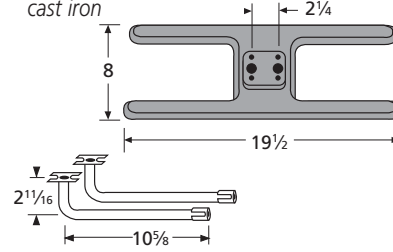

Kalamazoo

Burners

11002-71102
stainless steel

21002-71102
cast iron

14212-78202
stainless steel

Cooking Grids

53852 stainless steel wire

69112 cast iron