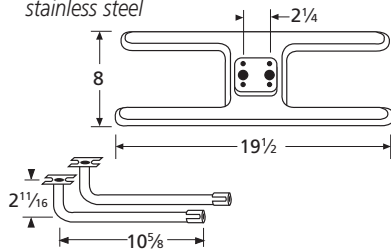

Kalamazoo

Burners

11002-71102
stainless steel

21002-71102
cast iron

14212-78202
stainless steel

Cooking Grids

53852 stainless steel wire

69112 cast iron