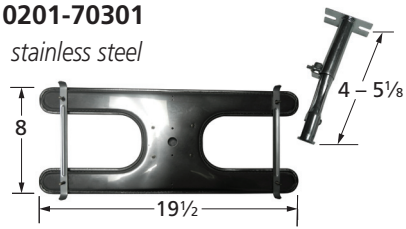

## H-Single Burners

10201-70301

stainless steel

10101-70301

stainless steel