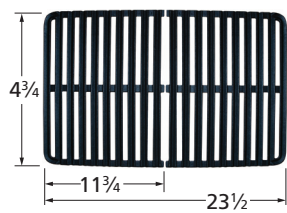

Cooking Grid

61602

cast iron