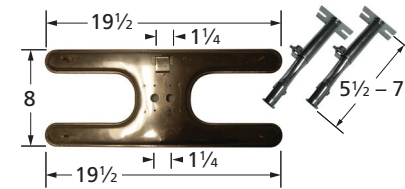

H-Twin Burners

10602-70301

stainless steel