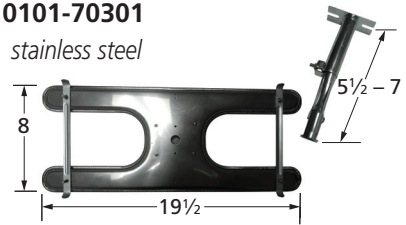

## H-Single Burners

10201-70301

stainless steel

10101-70301

stainless steel