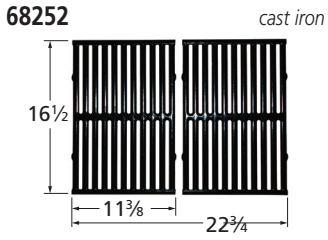

ProChef

Cooking Grid

Rock Grate